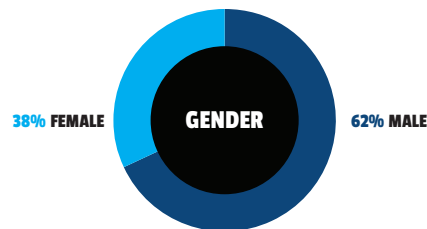

SPACE POLICY

SPEECH COGNITION

SUICIDE PREVENTION

WASTEWATER TREATMENT

10+  years
served in the military, on average

601  years
cumulative years served in military

30%  first-generation college students

MEET THE SCHOLARS