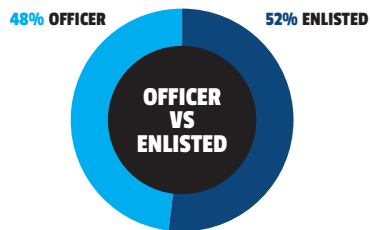

SPACE POLICY

SPEECH COGNITION

SUICIDE PREVENTION

WASTEWATER TREATMENT

10+  years
served in the military, on average

601  years
cumulative years served in military

30%  first-generation college students

MEET THE SCHOLARS