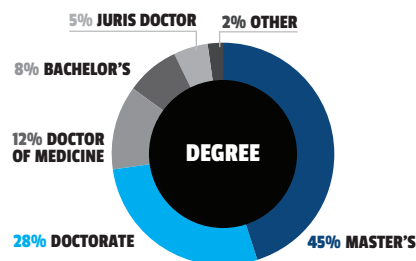

SPACE POLICY

SPEECH COGNITION

SUICIDE PREVENTION

WASTEWATER TREATMENT

10+  years
served in the military, on average

601  years
cumulative years served in military

30%  first-generation college students

MEET THE SCHOLARS