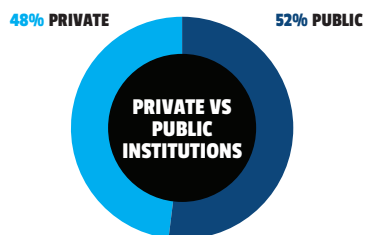

SPACE POLICY

SPEECH COGNITION

SUICIDE PREVENTION

WASTEWATER TREATMENT

10+  years
served in the military, on average

601  years
cumulative years served in military

30%  first-generation college students

MEET THE SCHOLARS